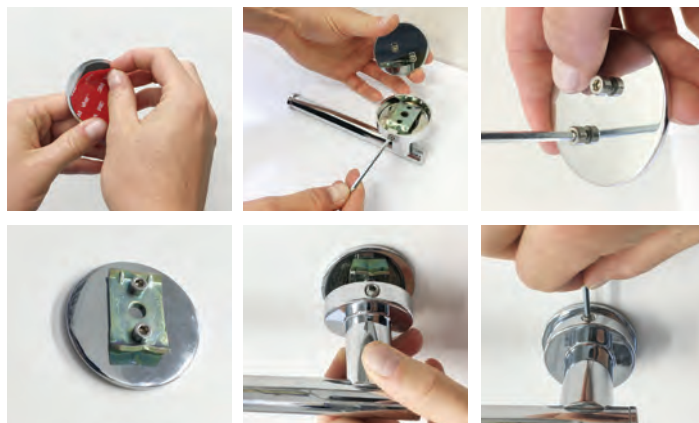

BRUSHED
NICKEL:
60927.04

GUN
METAL:
60927.29

BLACK:
60927.13

BRUSHED
BRASS:
60927.07

BACKPLATE FASTENING SYSTEM

If you're looking to save time and money, this is the perfect option. The 3M-coated stainless steel back plate simply attaches to the back of selected Elementi Project accessories. The adhesive backplate is easy to install on surfaces such as drywalls, glass, tile and concrete and never damages the surface (surface must be within 0.5mm of level). Load bearing up to 5kg.